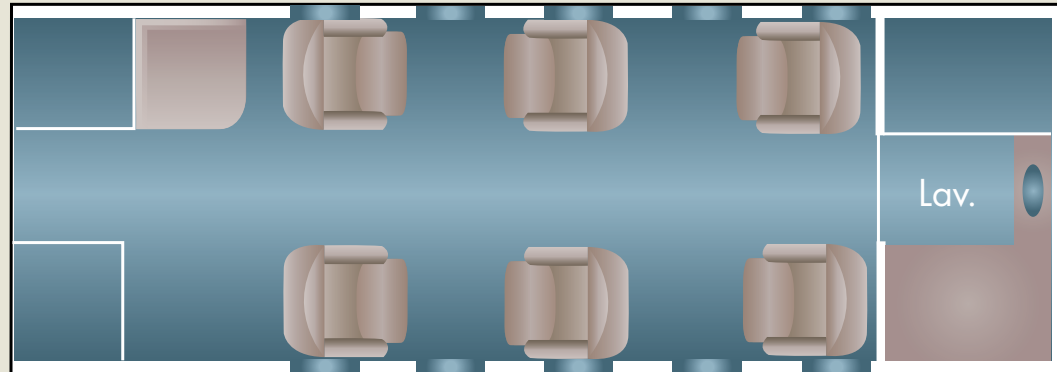

CESSNA CITATION II

A popular small cabin business jet.

1.877.442.6427
www.JetAirSystems.com

The Cessna Citation II is a popular small cabin business Jet transport featuring economy of operation, safety, and viceless handling characteristics. The Citation II is suitable for operations from shorter airfields, usually reserved for twin turboprop type aircraft.

CESSNA CITATION II Specifications

Maximum Range

1,500 statute miles. Houston to New York.

Cruising Speed

400 mph.

Altitude

Maximum altitude is 43,000 feet.

Baggage Capacity

45 cu. ft.

Cabin Dimensions

Length: 132 in

Height: 56 in

Width: 57 in

Cabin Amenities

- 6 - 7 Passengers
- Refreshment center
- Leather seating
- Enclosed lavatory
- CD Player
- Flight phone