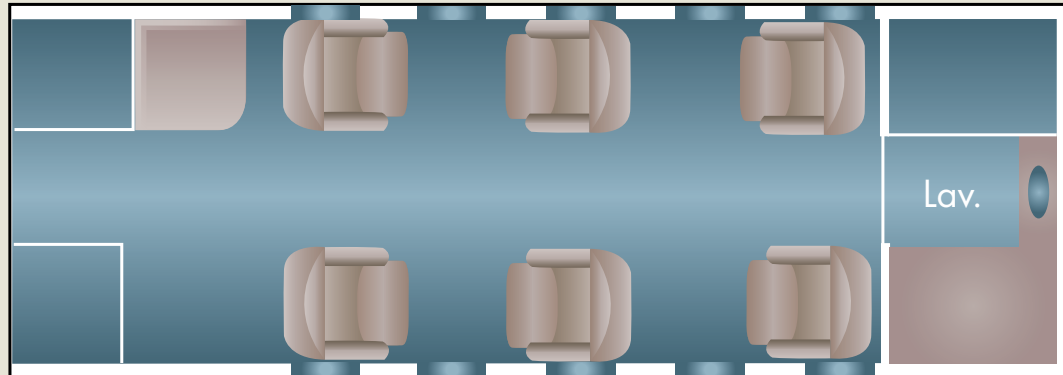

CESSNA CITATION III

A Mid-Sized Corporate Jet

1.877.442.6427
www.JetAirSystems.com

Cessna Model 650 Citation III was designed as a high performance, mid size long range corporate jet. With a flightcrew of two, the typical main passenger cabin seating is six to seven.

CESSNA CITATION III Specifications

Maximum Range

2,100 statute miles. Chicago to Las Vegas or Chicago to Miami.

Cruising Speed

467 mph.

Altitude

Maximum altitude is 51,000 feet.

Baggage Capacity

58 cu. ft.

Cabin Dimensions

Length: 220 in

Height: 69 in

Width: 66 in

Cabin Amenities

- 6 - 7 Passengers
- Mini Service galley
- Leather seating
- Enclosed lavatory
- CD Player
- DVD System
- Flight phone