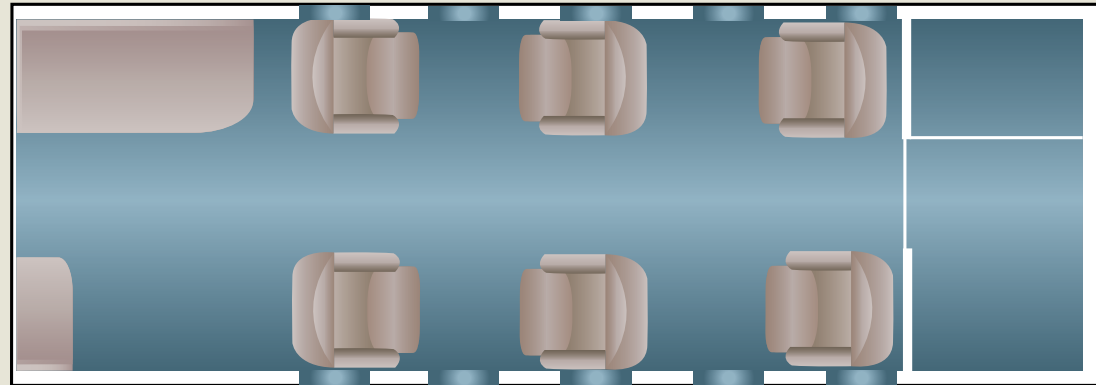

# CESSNA CITATION CE525 CJ1

A popular short range business jet

1.877.442.6427  
[www.JetAirSystems.com](http://www.JetAirSystems.com)

The Cessna Citation CE525 CJ1 has been called the aircraft of choice for short range business jet charter. The CE525 CJ1 is ideal for small companies and individuals looking for an economical private jet for short-range missions, usually a little over one hour. The state-of-art avionics enables this aircraft to do shorter range trips smoothly at reasonably priced rates.

### Maximum Range

1,430 statute miles.  
Los Angeles to Aspen  
Washington, D.C. to Miami.

### Cabin Amenities

- 5-6 Passengers
- Refreshment center
- Leather seating
- Potty
- CD Player
- Flight phone